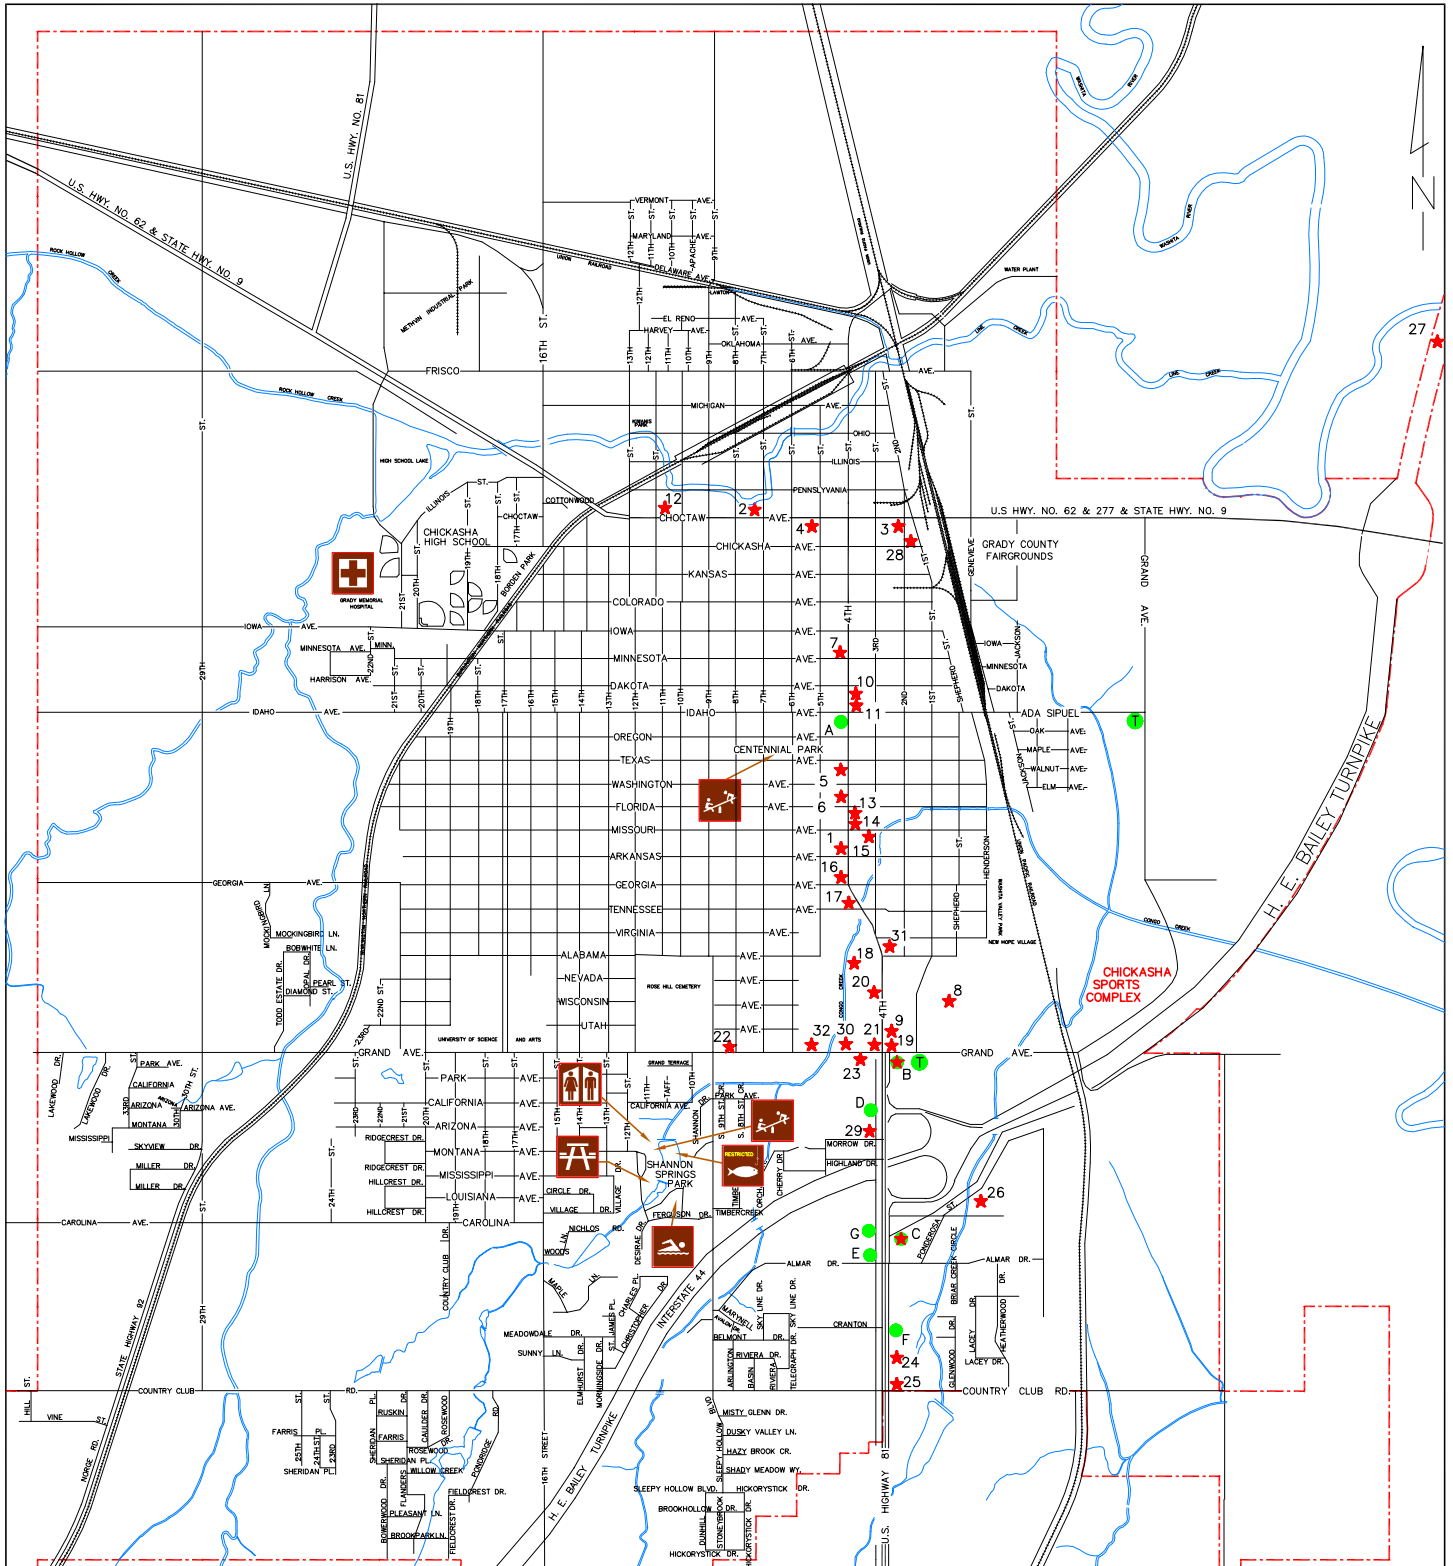

# CHICKASHA RESTAURANT AND MOTEL GUIDE

- |   |  |   |  |
|---|--|---|--|
| ★ 1 KENTUCKY FRIED CHICKEN 1228 S. 4TH    | ★ 11 MAMA CAROL'S KITCHEN 625 S. 4TH               | ★ 21 BRAUM'S 2028 S. 4TH                            | ★ 31 QUIZOS SUB 1621 S. 4TH                            |
| ★ 2 DAIRY QUEEN 720 W. CHOCTAW AVE.       | ★ 12 K W ROUNDUP CAFE 1000 W. CHOCTAW AVE.         | ★ 22 A & E GRILL 802 W. GRAND AVE                   | ★ 32 PEKING DRAGON CHINESE RESTAURANT 510 W. GRAND AVE |
| ★ 3 TEMAZCAL MEXICAN RESTAURANT 117 N 2ND | ★ 13 LONG JOHN SILVERS SEA FOOD SHOPPE 1101 S. 4TH | ★ 23 ARBY'S ROAST BEEF RESTAURANT 411 W. GRAND AVE  | ● A KING'S INN 702 S. 4TH                              |
| ★ 4 J & W GRILL 501 W. CHOCTAW AVE.       | ★ 14 MAZZIO'S PIZZA 1127 S 4TH                     | ★ 24 WESTERN SIZZLIN STEAK HOUSE 3001 S. 4TH        | ● B BEST WESTERN INN 2101 S. 4TH                       |
| ★ 5 SUBWAY 918 S. 4th                     | ★ 15 ROY'S BAR B Q 309 W. MISSOURI AVE.            | ★ 25 EDUARDO'S MEXICAN RESTAURANT 3127 S. 4TH       | ● C DAYS INN 2701 S. 4TH                               |
| ★ 6 PAW PAW'S HAMBURGERS 1028 S. 4TH      | ★ 16 CHINA MOON CAFE 1328 S. 4TH                   | ★ 26 JAKE'S RIB 100 PONDEROSA                       | ● D RANCH HOUSE MOTEL 2104 S. 4TH                      |
| ★ 7 SONIC DRIVE-IN 428 S. 4TH             | ★ 17 EL RANCHO RESTAURANT 1428 S. 4TH              | ★ 27 MCDONALD'S RESTAURANT TURNPIKE SERVICE AREA    | ● E SUPER 8 MOTEL 2728 S. 4TH                          |
| ★ 8 SUBWAY 2001 s 1ST                     | ★ 18 NAPOLI'S RESTAURANT 1740 S. 4TH               | ★ 28 K BAR FAMILY STEAK HOUSE 124 W. CHICKASHA AVE. | ● F ROYAL AMERICAN INN 2901 S. 4TH                     |
| ★ 9 PIZZA HUT 2001 S. 4TH                 | ★ 19 MCDONALDS 2027 S. 4TH                         | ★ 29 DENNY'S RESTAURANT 2328 S. 4TH                 | ● G HOLIDAY INN EXPRESS 2610 S. 4TH                    |
| ★ 10 CHINA EXPRESS 623 S. 4TH             | ★ 20 TACO BELL 1782 S. 4TH                         | ★ 30 TACO MAYO 410 W. GRAND AVE                     |  |